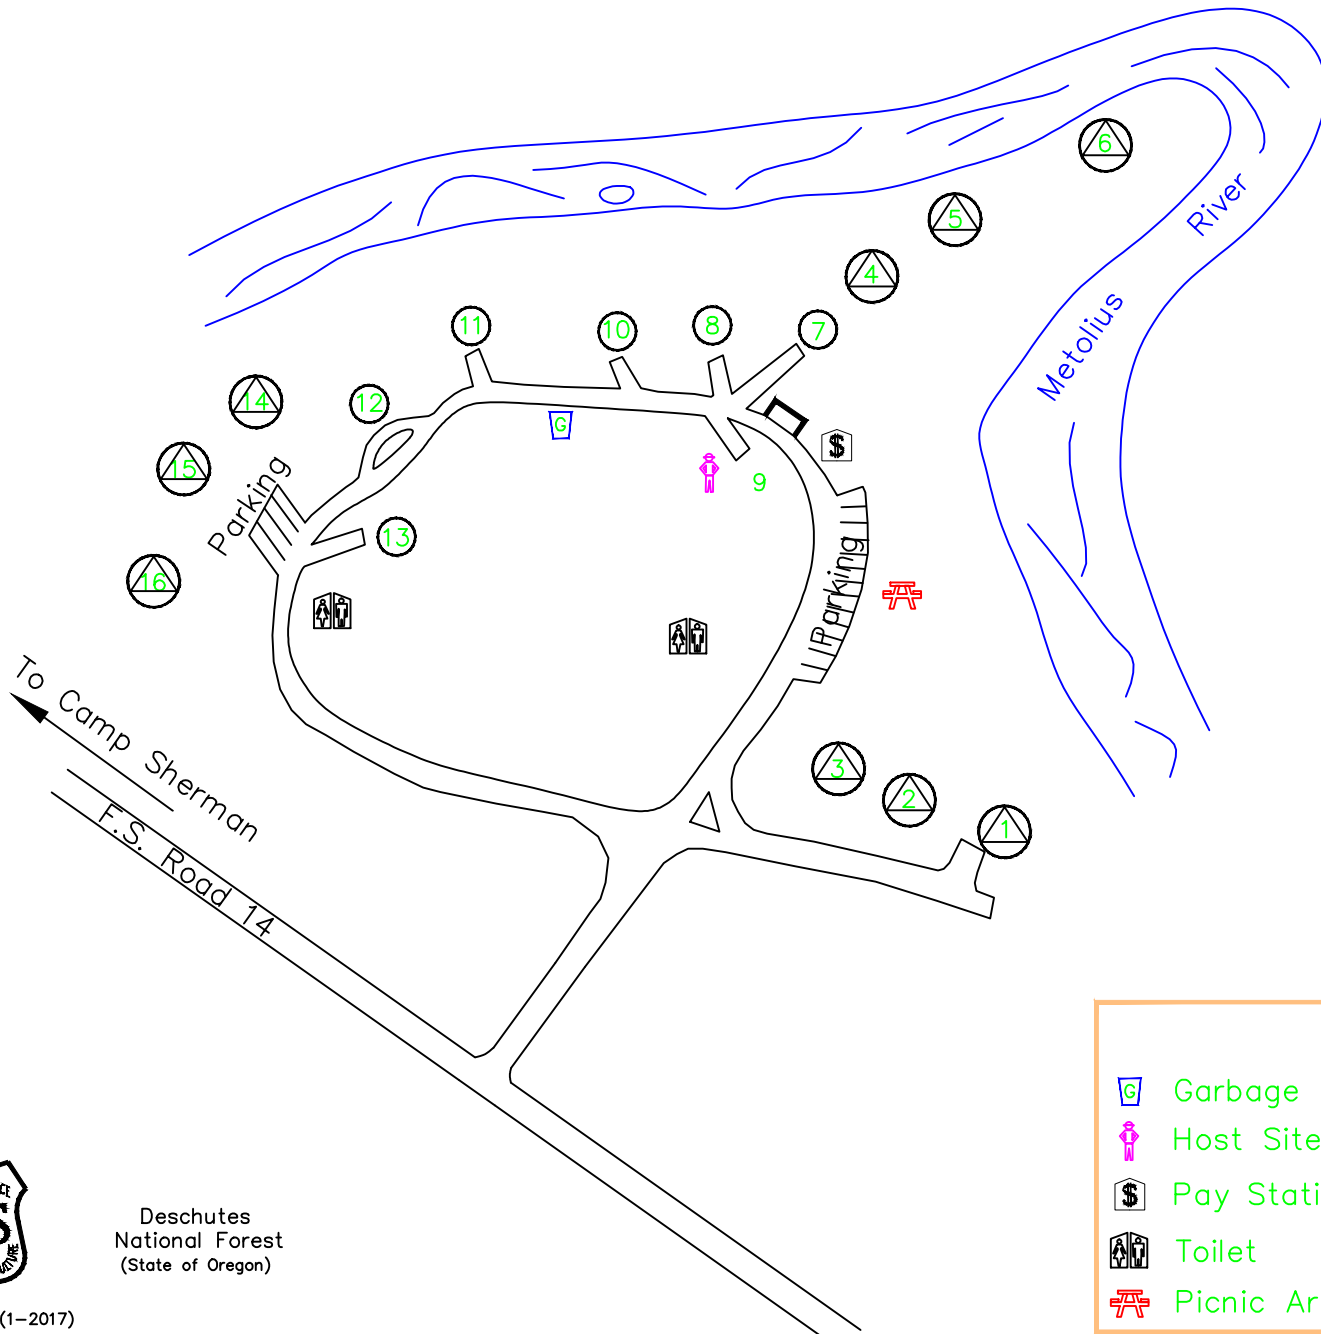

Allen Springs Campground

(Sisters Ranger District)

(Not to Scale)

LEGEND

- | | |
|-------------|-----------------------|
| Garbage | Bulletin Board |
| Host Site | 7 Nonreservation Site |
| Pay Station | Reservation Site |
| Toilet | Tent Sites |
| Picnic Area | |

Deschutes
National Forest
(State of Oregon)

(1-2017)