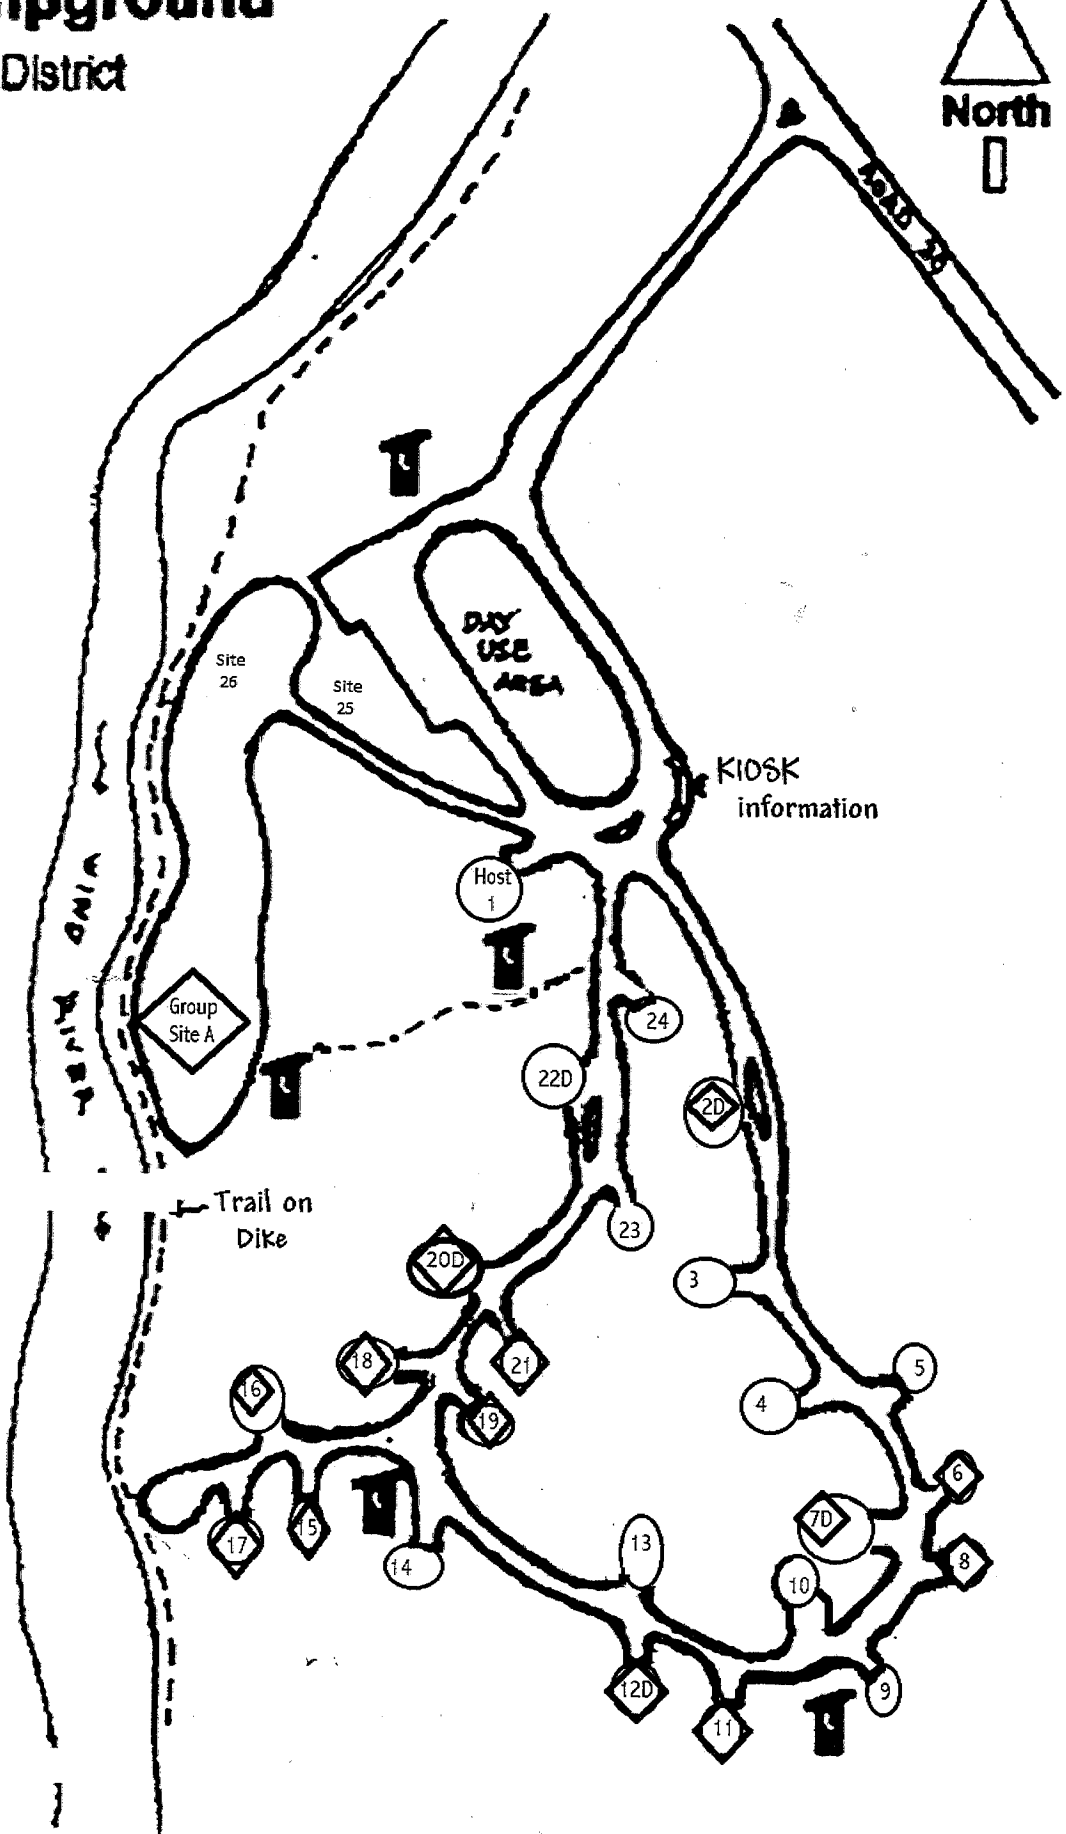

Beaver Campground

Mt Adams Ranger District

0 100 ft

Turn around
Reservable Sites