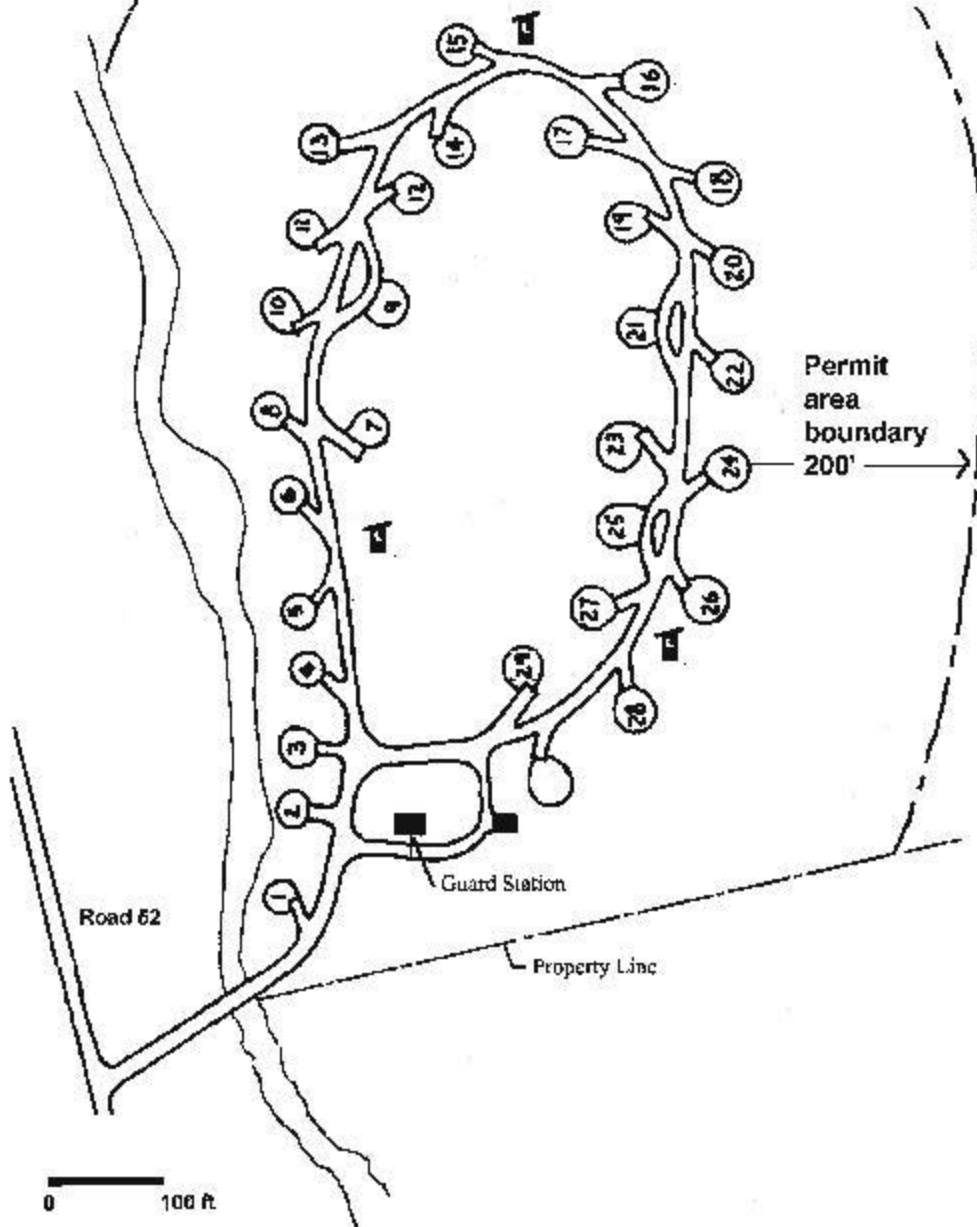

**Big Creek Campground**  
**Cowlitz Valley Ranger District**

0 100 ft.