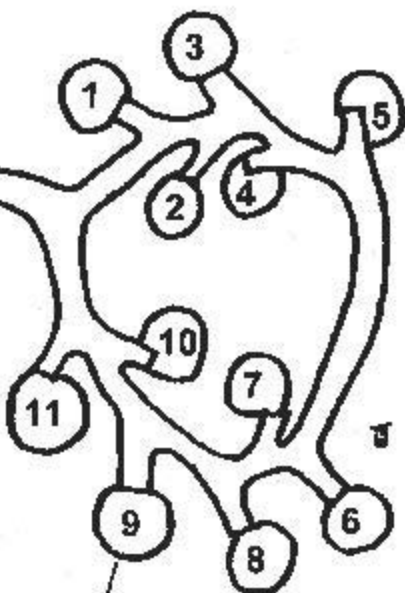

**Blue Lake Creek  
Campground**  
Cowlitz Valley Ranger District

Road 23

Permit Area Boundary  
200'

0 100 ft