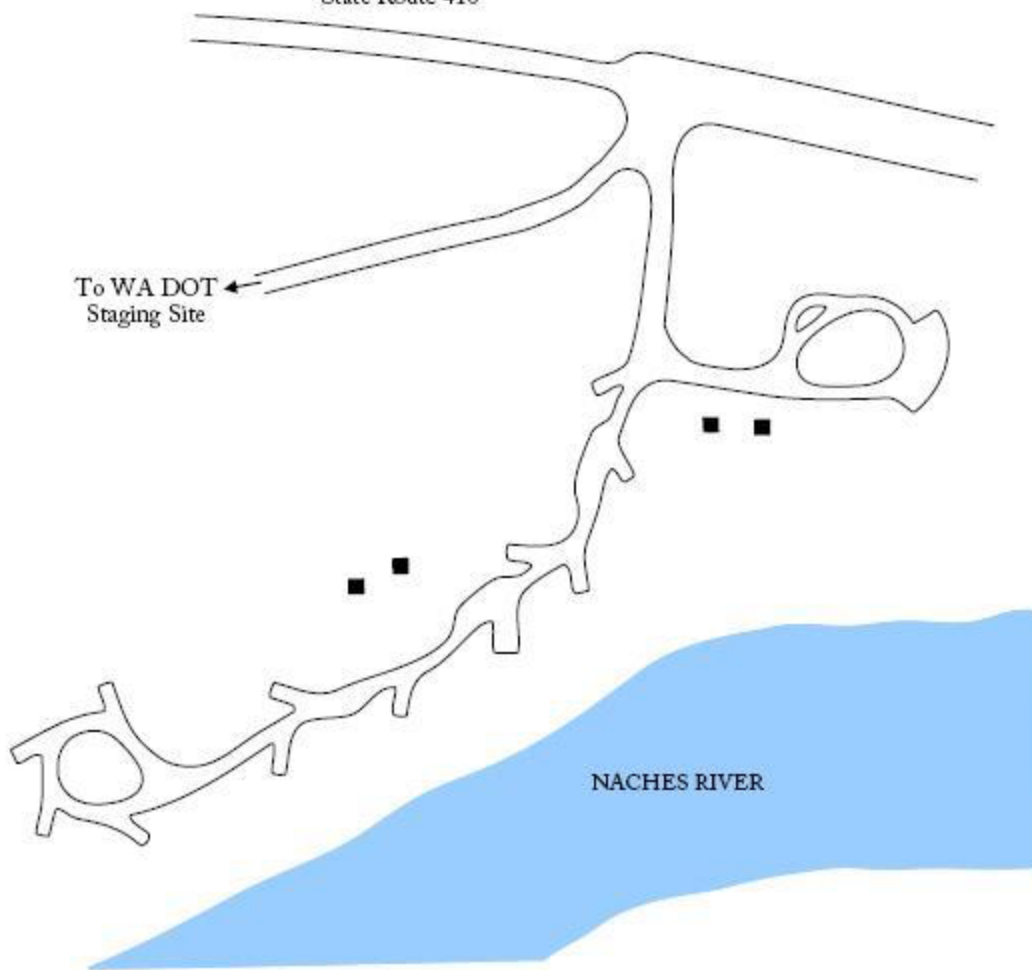

Cottonwood Campground

State Route 410

To WA DOT
Staging Site

■ - public restroom