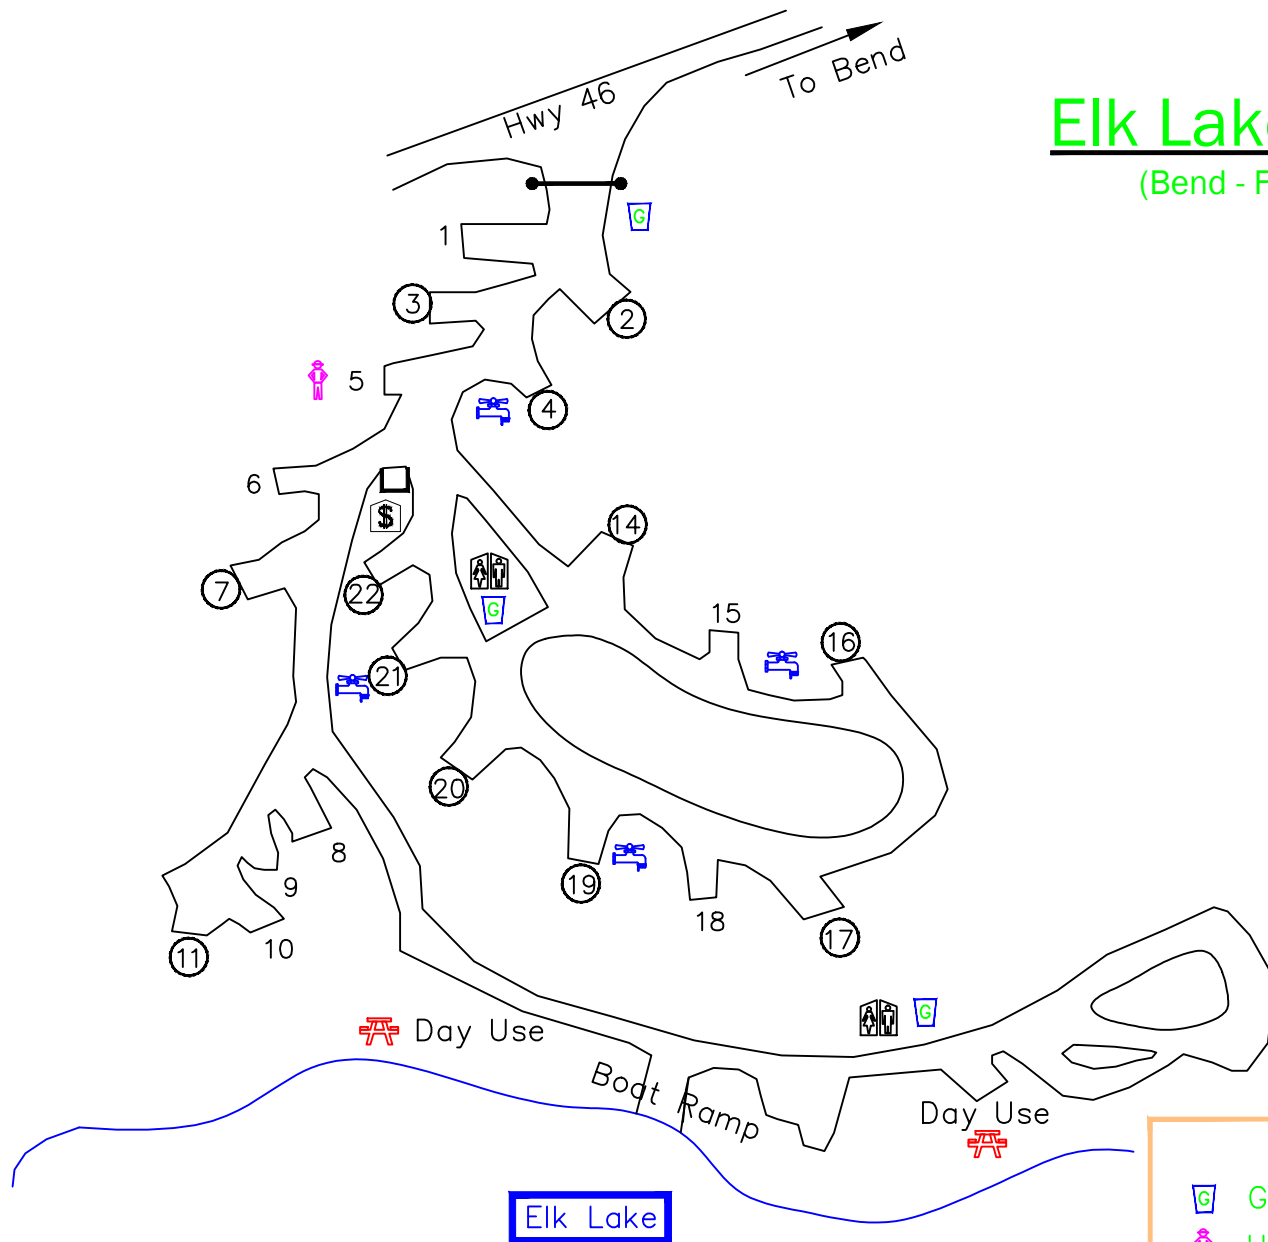

# Elk Lake Campground

(Bend - Fort Rock Ranger District)

(Not To Scale)

## LEGEND

- |             |                       |
|-------------|-----------------------|
| Garbage     | Bulletin Board        |
| Host Site   | 7 Nonreservation Site |
| Pay Station | Reservation Site      |
| Toilet      | Drinking Water        |
| Picnic Area | Gate                  |