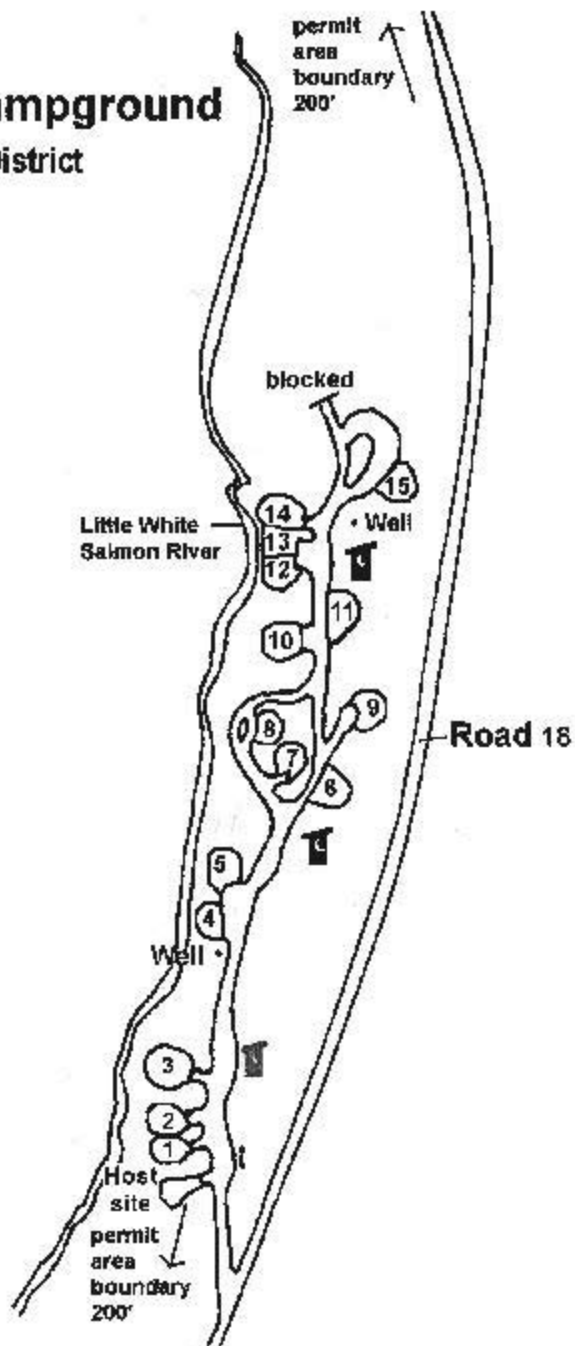

Oklahoma Campground

Mt Adams Ranger District

0 100 ft