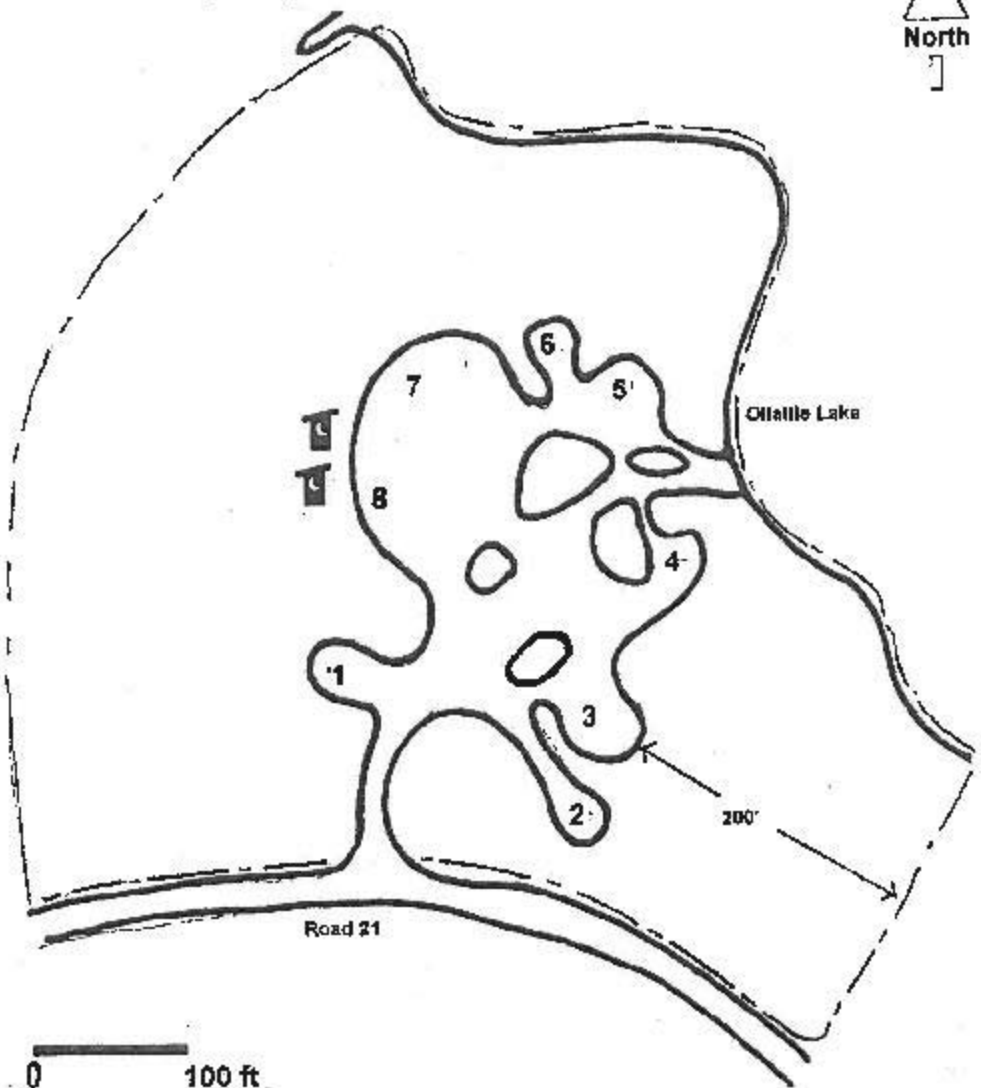

Ollalie Lake Campground
Cowlitz Valley Ranger District

0 100 ft

200'

Road 21

Ollalie Lake