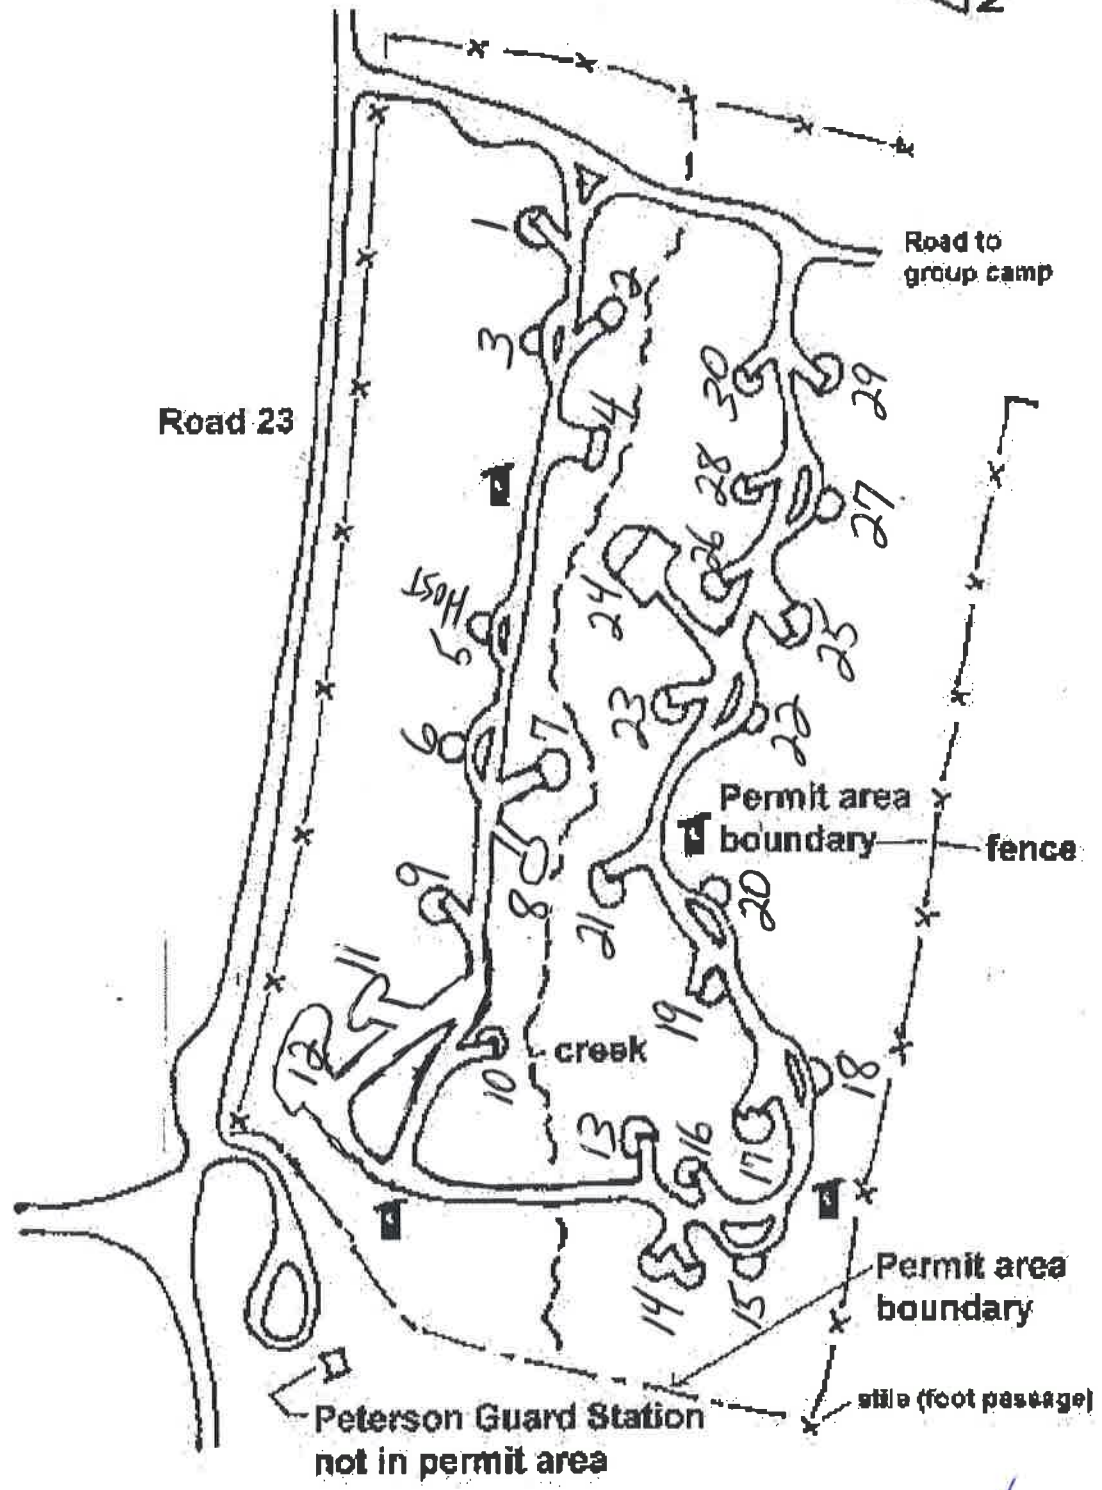

Peterson Prairie Campground

Mt Adams Ranger District

0 100 ft

9/2016