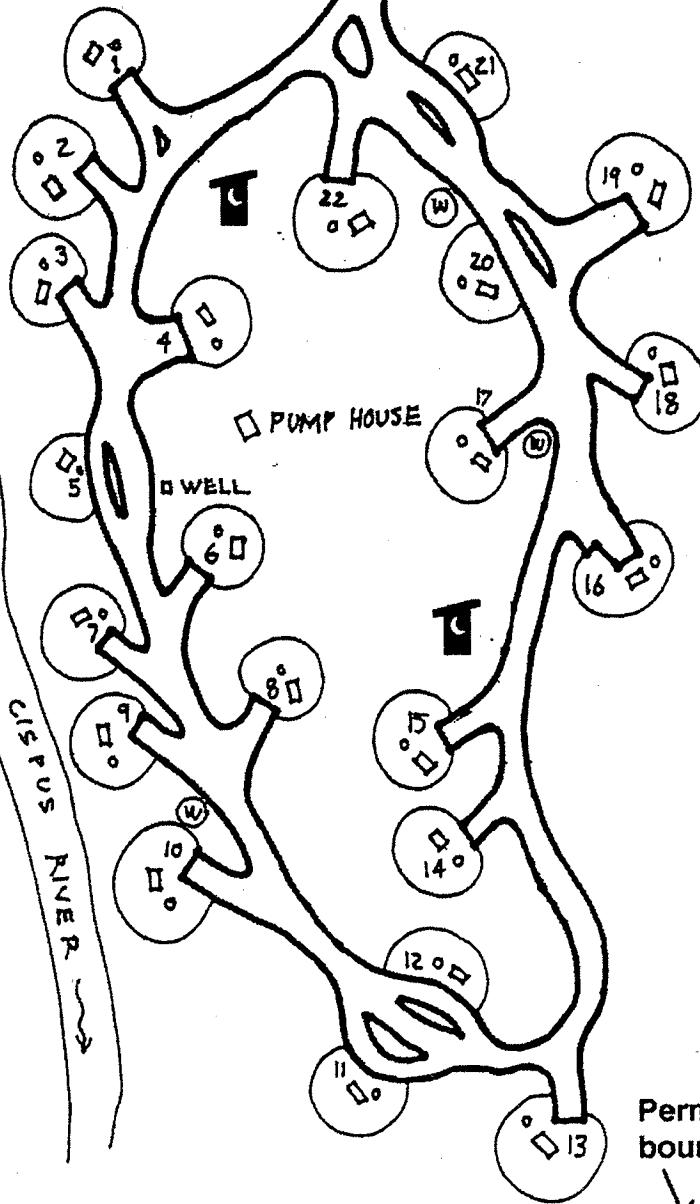

# Tower Rock Campground

Cowlitz Valley Ranger District

Permit area boundary 200'

ROAD 2306

0 100 ft

Permit area boundary 200'